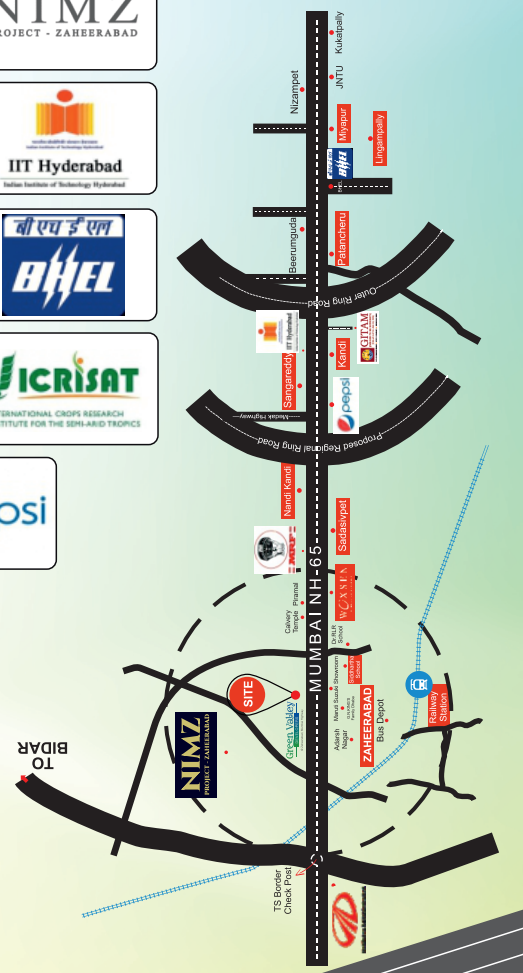

PREMIUM VILLA PLOTS

LP No. 0013/LO/3057/2024

RERA Approved

Nearby Locations

- 🌟 Zaheerabad Railway Junction
- 🌟 Zaheerabad Bus Station
- 🌟 Zaheerabad Govt. Hospital
- 🌟 Krishnaveni School
- 🌟 Calvary Temple - 1 Km
- 🌟 NIMZ (National Investment & Manufacturing Zone)
- 🌟 Medicover Hospital
- 🌟 Dr. RLR School
- 🌟 Mahindra & Mahindra Group Plant
- 🌟 Woxsen University Business School
- 🌟 Near by RRR (Regional Ring Road)

NIMZ

Zaheerabad Rly Station

MRF

Zaheerabad Tractor Plant

Woxsen University

Medicover Hospital

Zaheerabad Govt. Hospital

Dr. RLR School

Zaheerabad Bus Station

- Zaheerabad Bus Stand • 05 Mins
- Zaheerabad Govt. Hospital • 05 Mins
- Zaheerabad RTO Office • 03 Mins
- Famous Schools • 02 Mins
- Famous Colleges • 05 Mins
- Convention Hall • 02 Mins
- Zaheerabad Rly Station • 06 Mins
- RRR (Regional Ring Road) • 15 mins
- Sadashivapet • 20 Mins
- Bidar • 40 Mins
- Sangareddy • 50 Mins
- IIT Kandi • 1hr
- ICRISAT • 1hr 10 Mins
- BHEL • 1hr 20 Mins
- KPHB - JNTU • 1hr 30 Mins
- Financial District • 1hr 30 Mins
- Hi-Tech City • 1hr 45 Mins
- RGI Airport • 2 hrs

LP No. 0013/LO/3057/2024

RERA Approved

SCAN FOR LOCATION MAP

LOCATION

Contact: