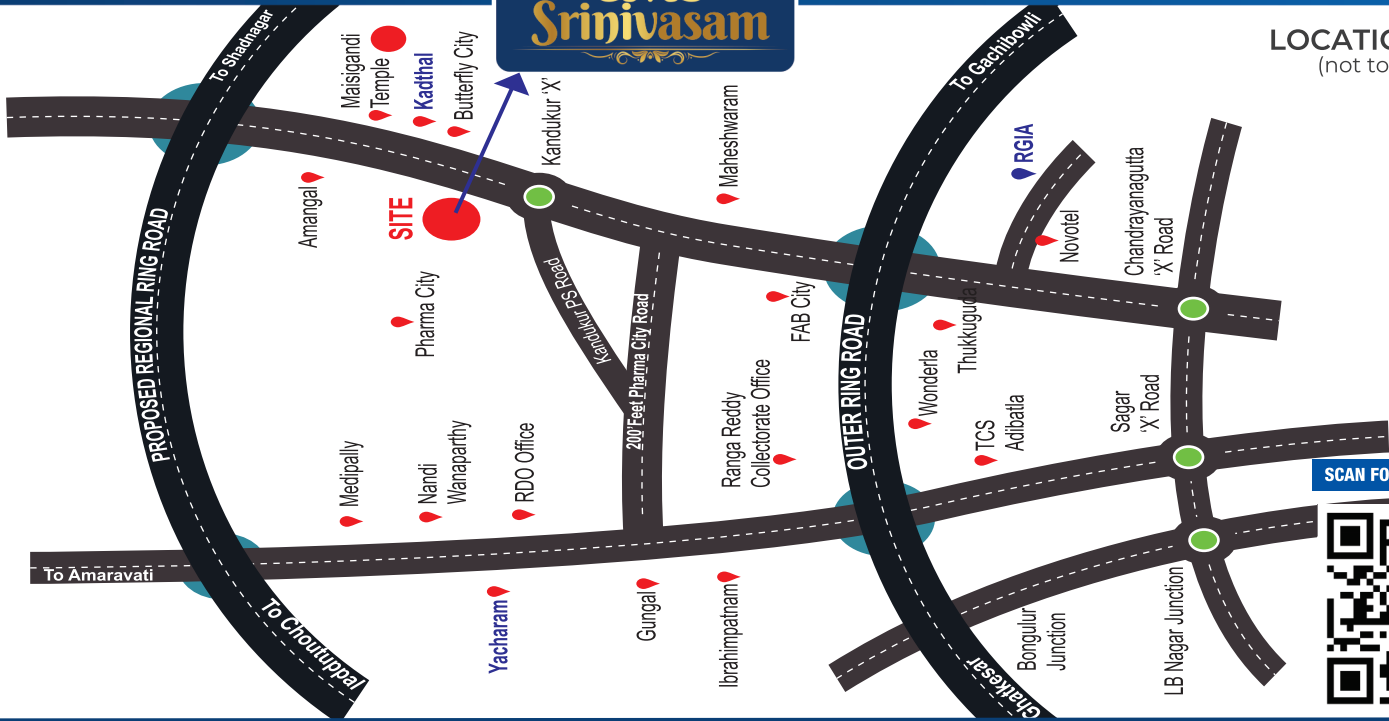

Bask in the splendor of life at **IndoQatar's Srinivasam**.

PROJECT AMENITIES

- DTCP Approved Layout
- 20 Acres, 240 Units
- East and West Facing Plots
- Plot Sizes 150 sq yds onwards
- Vaastu Compliant
- Secured Peaceful Location
- Clear Title
- 33' and 40' Wide BT Roads
- Avenue Plantation with Drip Irrigation System
- Children's Play Area
- Overhead Water Tank
- Lord Venkateswara Park
- Water Connection to Every Plot
- Underground Electricity
- Underground Drainage System

PREMIUM VILLA PLOTS

PROJECT LOCATION
KADTHAL, SRISAILAM HIGHWAY

LOCATION MAP
(not to scale)

SCAN FOR LOCATION MAP

Pharma City - 2 Mins

Maisigandi Temple - 5 Mins

RGIA - 30 Mins

Wonderla - 25 Mins

Amazon - 15 Mins

Regional Ring Road - 10 Mins

ORR (Tukkuguda) - 20 Mins

TCS Adibatla - 30 Mins

Fab City - 15 Mins

Metro LB Nagar - 55 Mins

Falaknuma - 40 Mins

RR Dist. Collector Office - 25 Mins